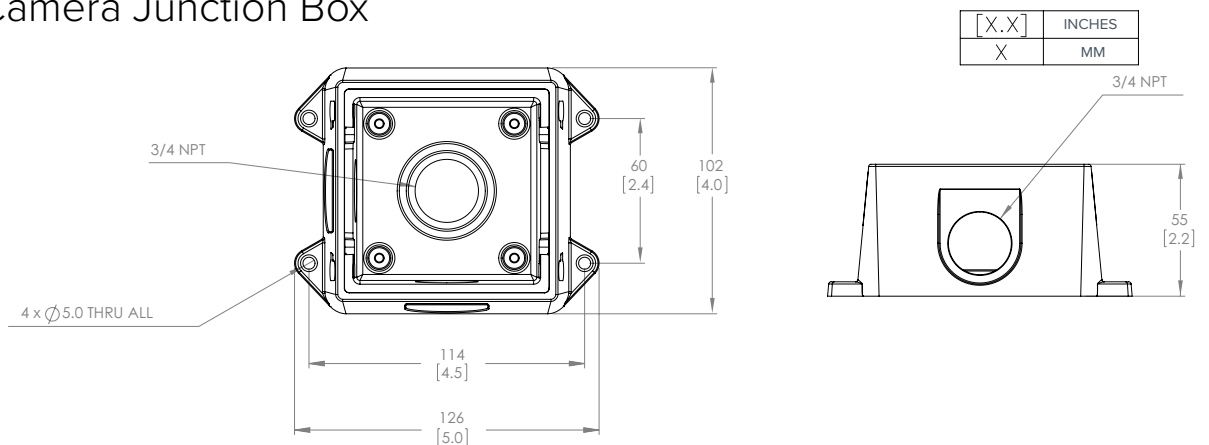

HD Bullet Camera Junction Box

(H4-BO-JBOX1)

Ordering Information

	MP	WDR	LightCatcher Technology	Lens	IR	IP66	HDSM SmartCodec
1.3C-H4SL-BO1-IR	1.3	✓	✓	3 - 9 mm	✓	✓	✓
2.0C-H4SL-BO1-IR	2.0	✓	✓	3 - 9 mm	✓	✓	✓
3.0C-H4SL-BO1-IR	3.0	✓	✓	3 - 9 mm	✓	✓	✓
H4-BO-JBOX1	Junction box for H4 HD and H4 SL bullet cameras						
H4-MT-POLE1	Aluminum pole mounting bracket						
H4-MT-CRNR1	Aluminum corner mounting bracket						
H4-AC-WIFI2-NA	USB Wi-Fi adapter						
H4-AC-WIFI2-EU	USB Wi-Fi adapter