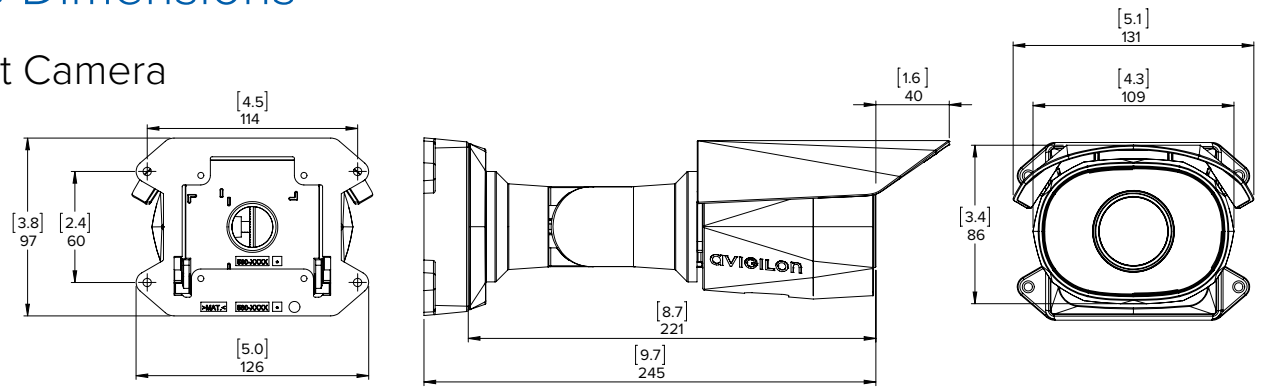

Outline Dimensions

HD Bullet Camera

(H4SL-BO-IR)

LANDSCAPE
MODE