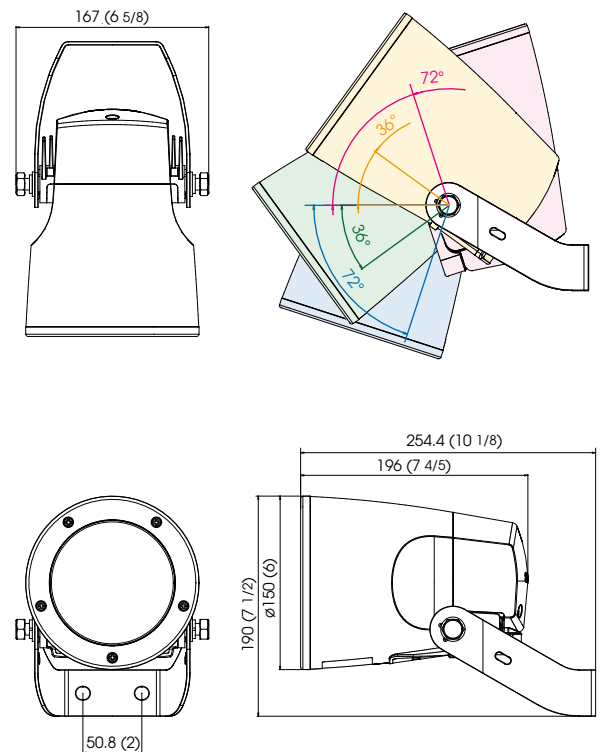

## SYSTEM CONFIGURATION

## DIMENSIONS

Unit: mm (inches)

Distributed by

© 2010 Sony Corporation. All rights reserved.  
 Reproduction in whole or in part without written permission is prohibited.  
 Features and specifications are subject to change without notice.  
 Sony is a registered trademark of Sony Corporation.  
 All other trademarks are the property of their respective owners.