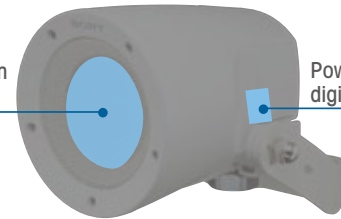

Powerful and Hi-fi sound

High-volume operation with 103 dBspl (typical) powerful sound

- High-efficiency 87.5 dBspl/W/m dynamic driver.
- Powerful 35 W digital amplifier.

High-efficiency 87.5 dBspl/W/m dynamic driver