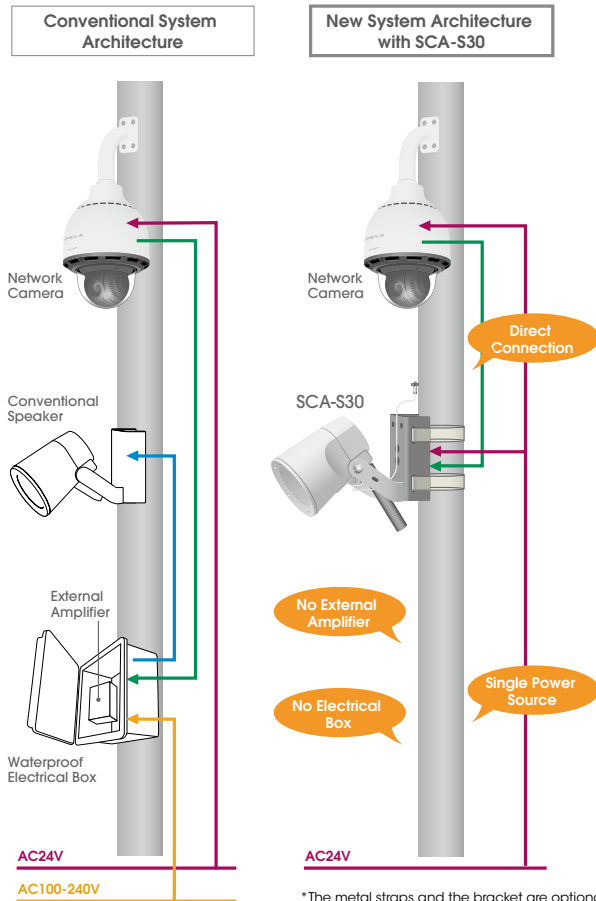

## KEY FEATURES

### All-in-one outdoor powered speaker

- Powerful and Hi-fi sound speaker that satisfies the needs for public address (PA).
- Built-in digital amplifier that provides line-level input.
- AC 24 V power connector that matches Sony's network cameras.
- Weatherproof enclosure.
- Supplied with a rugged mounting arm with eight angles to fit both wall and pole installation.